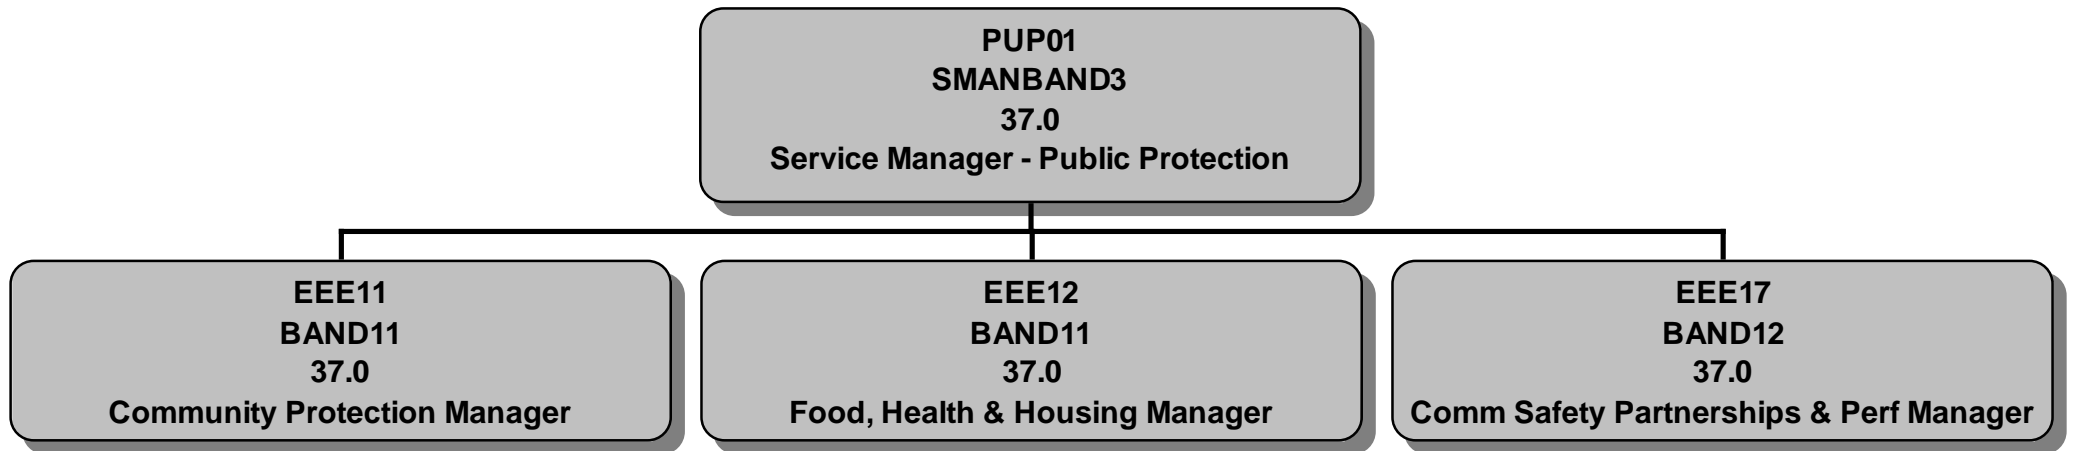

# PUBLIC PROTECTION

EEE11  
BAND11  
37.0  
Community Protection Manager

EEE03  
BAND08  
37.0  
Scientific Officer

EEE07  
BAND05  
37.0  
Pest Control Operator

ELI01A  
BAND07  
37.0  
Licensing Officer

ELI01B  
BAND07  
30.0  
Licensing Officer

EEE14A  
BAND07  
37.0  
Senior Neighbourhood Warden

EEE15A  
CBAND7/9  
37.0  
Technical Officer

EEE15B  
CBAND7/9  
37.0  
Environmental Health Officer

ELI01C  
BAND07  
37.0  
Licensing Officer